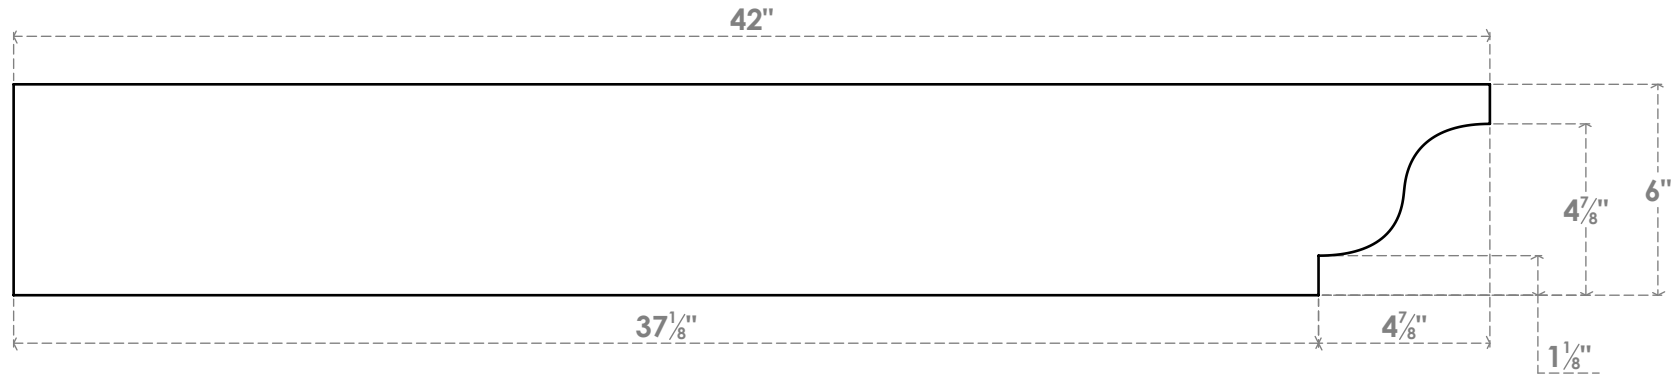

# RFTP06X06X42NEW

6"W X 6"H X 42"L NEWPORT ARCHITECTURAL GRADE PVC RAFTER TAIL

SIDE PROFILE

FRONT PROFILE

ISOMETRIC

EKENA MILLWORK  
2300 WEST MAIN ST.  
CLARKSVILLE, TX 75426  
TOLL FREE: 866-607-0453  
WWW.EKENAMILLWORK.COM