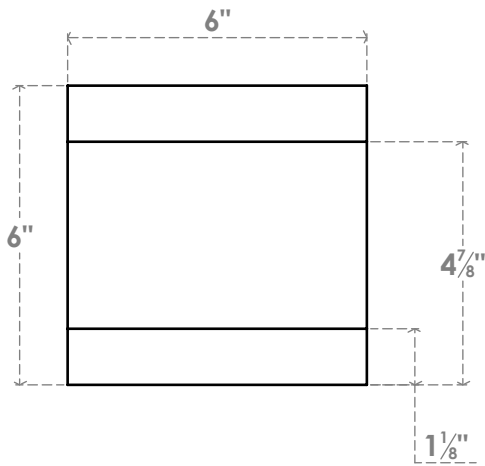

# RFTP06X06X42NEW

6"W X 6"H X 42"L NEWPORT ARCHITECTURAL GRADE PVC RAFTER TAIL

SIDE PROFILE

FRONT PROFILE

ISOMETRIC

EKENA MILLWORK  
2300 WEST MAIN ST.  
CLARKSVILLE, TX 75426  
TOLL FREE: 866-607-0453  
WWW.EKENAMILLWORK.COM